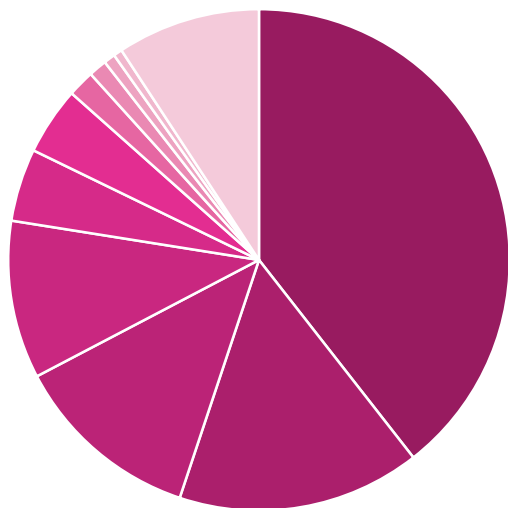

GRAPE VARIETIES IN ARGENTINA

W
WINES OF ARGENTINA
H

VARIETIES IN ARGENTINA

Distribution by colour

Ha: **197.965,10**
Ac: **489.191,56**

RED VARIETIES for vinification*

Ha: **115.777,70**
Ac: **286.098,27**

59%

WHITE VARIETIES for vinification*

Ha: **35.845,10**
Ac: **88.576,83**

18%

PINK VARIETIES for vinification*

Ha: **46.342,30**
Ac: **114.516,46**

23%

RED VARIETIES

RED VARIETIES

Distribution by surface

Ha: **115.777,70**
Ac: **286.098,27**

58.48%
of the total cultivated surface in Argentina

VARIETY	Hectares 115.777,70	Acres 286.098,27	% Reds	% Country
Malbec	45.657,00	112.823,01	39,44%	23,06%
Bonarda	18.153,20	44.858,37	15,68%	9,17%
Cabernet Sauvignon	14.129,20	34.914,67	12,20%	7,14%
Syrah	11.796,90	29.151,32	10,19%	5,96%
Tempranillo	5.430,20	13.418,57	4,69%	2,74%
Merlot	5.062,10	12.508,96	4,37%	2,56%
Pinot Noir	1.992,70	4.924,16	1,72%	1,01%
Cabernet Franc	1.352,10	3.341,17	1,17%	0,68%
Tannat	861,80	2.129,59	0,74%	0,44%
Petit Verdot	650,00	1.606,22	0,56%	0,33%
Other red varieties	10.692,50	26.422,24	9,24%	5,40%

PINK VARIETIES

PINK VARIETIES

Distribution by surface

Ha: **46.342,30**
Ac: **114.516,46**

 **23.41%**
of the total cultivated surface in Argentina

PINK VARIETIES	Hectares	Acres	%	%
	46.342,30	114.516,46	Pink	Country
Cereza	26.195,70	64.732,19	56,53%	13,23%
Criolla Grande	13.347,70	32.983,50	28,80%	6,74%
Criolla Chica	338,40	836,22	0,73%	0,17%
Criolla Mediana	7,50	18,53	0,02%	0,00%
Other pink varieties	6.453,00	15.946,01	13,92%	3,26%